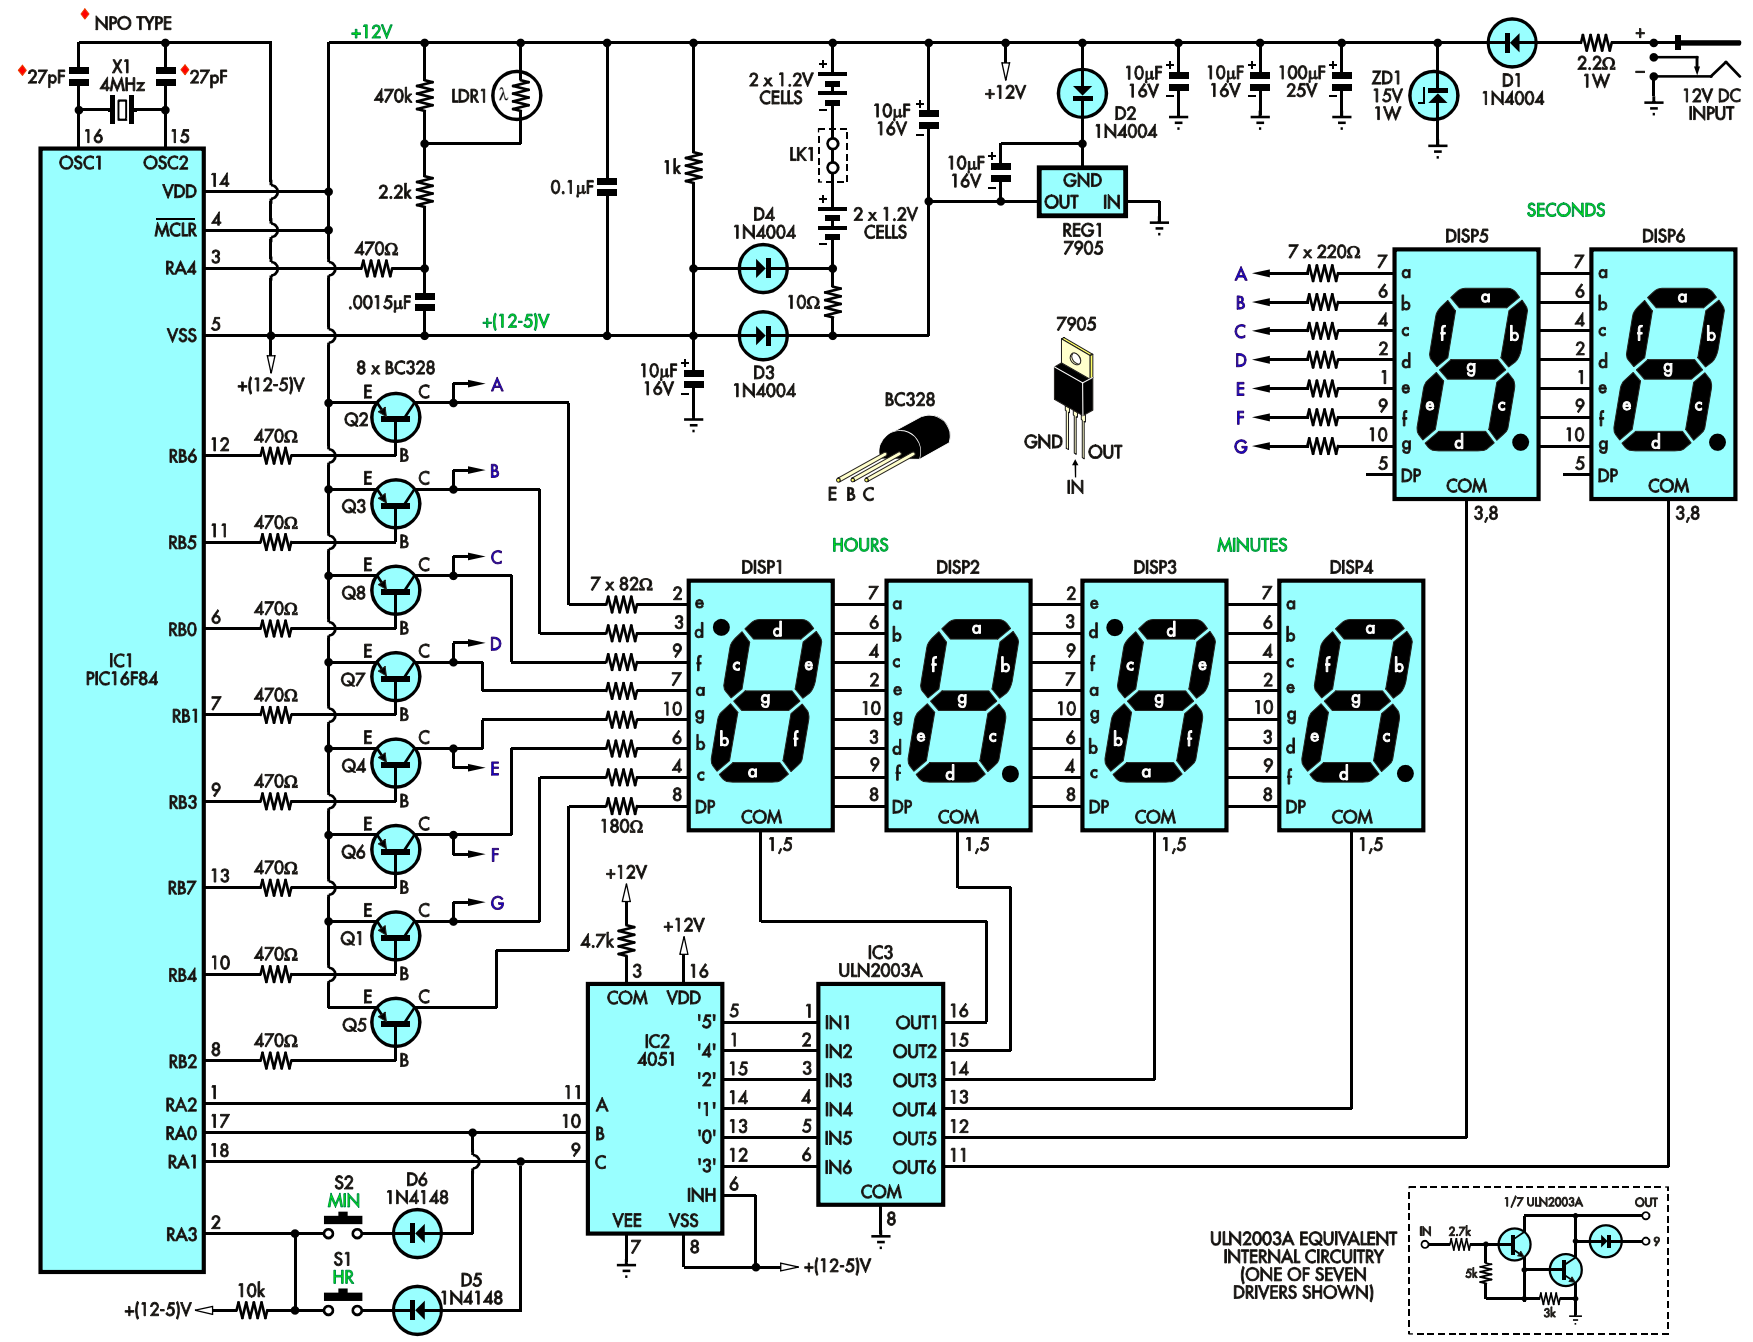

SG 12/24 HOUR GIANT CLOCK

ULN2003A EQUIVALENT INTERNAL CIRCUITRY (ONE OF SEVEN DRIVERS SHOWN)